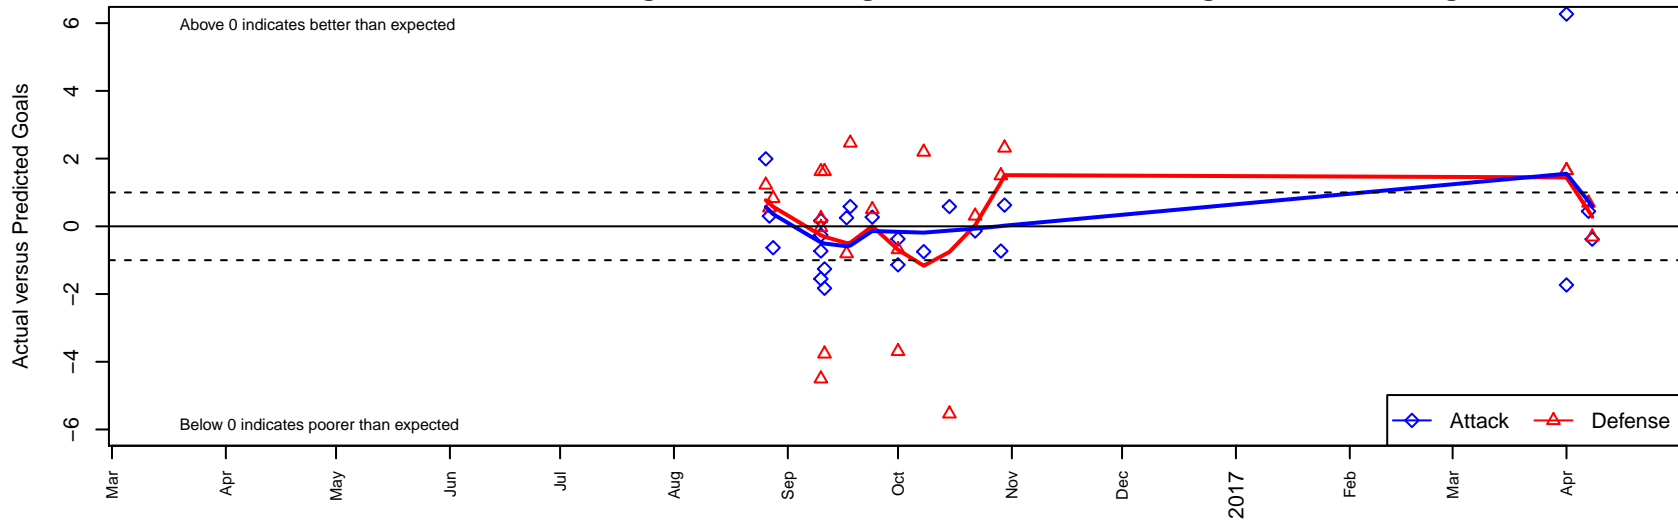

# Spokane Foxes G05

Spokane Foxes FC  
 Spokane, WA  
 G05 total strength=552  
 attack=0.56 defense=0.32  
 fall league = PSPL WSPL 2 East U12  
 spr league = Spr PSPL–Inland Copa 1 U13  
 notes= Armstrong 2016

**Spokane Foxes G05**  
 Dots are actual minus expected GF (blue circles) and GA (red triangles).  
 Blue line is smoothed change in attack strength. Red is smoothed change in defense strength.

**attack and defense variance (black dot)  
relative to other teams  
and top 10 in region**