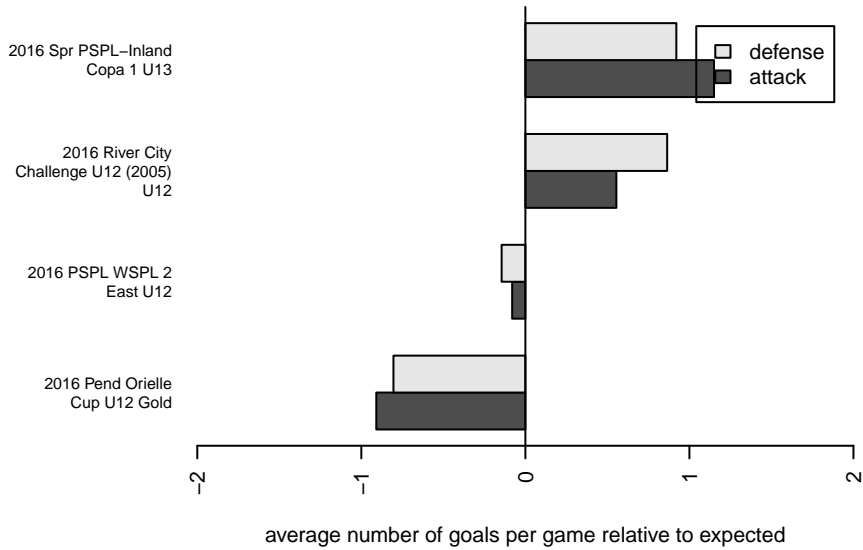

Performance relative to 13 month average