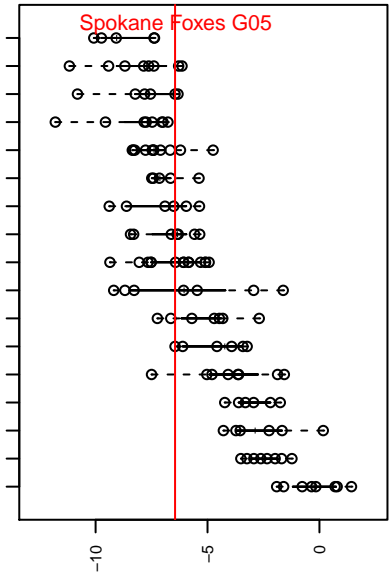

- PSPL-Inland Copa 2 North U12
- PSPL-Inland Copa 2 West U12
- PSPL Classic 2 U12
- PSPL Copa U12
- NPSL Div 3 (05) U12
- PSPL-Inland Copa 1 U12
- PSPL Classic 1 U12
- NPSL Div 2 (05) U12
- RCL G05 Div 4 9Aside
- IPL East U12
- NPSL Div 1 (05) U12
- PSPL WSPL 2 East U12
- RCL G05 Div 3 9Aside
- PSPL WSPL 2 West U12
- PSPL WSPL 1 U12
- RCL G05 Div 2 9Aside
- RCL G05 Div 1 9Aside